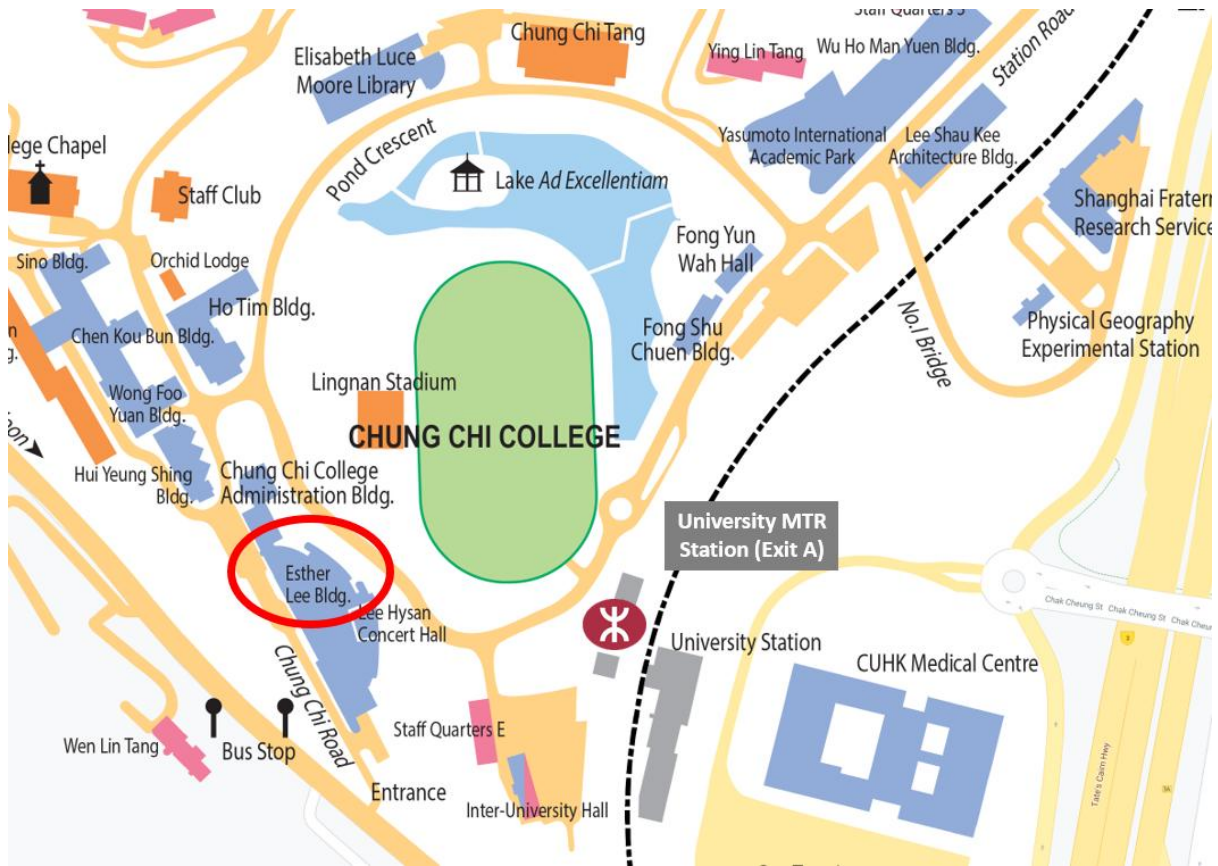

## Getting to Esther Lee Building (ELB) LT3, CUHK

如何前往香港中文大學利黃瑤璧樓 3 號演講廳

Note: ELB LT3 is located on the upper level of the building.