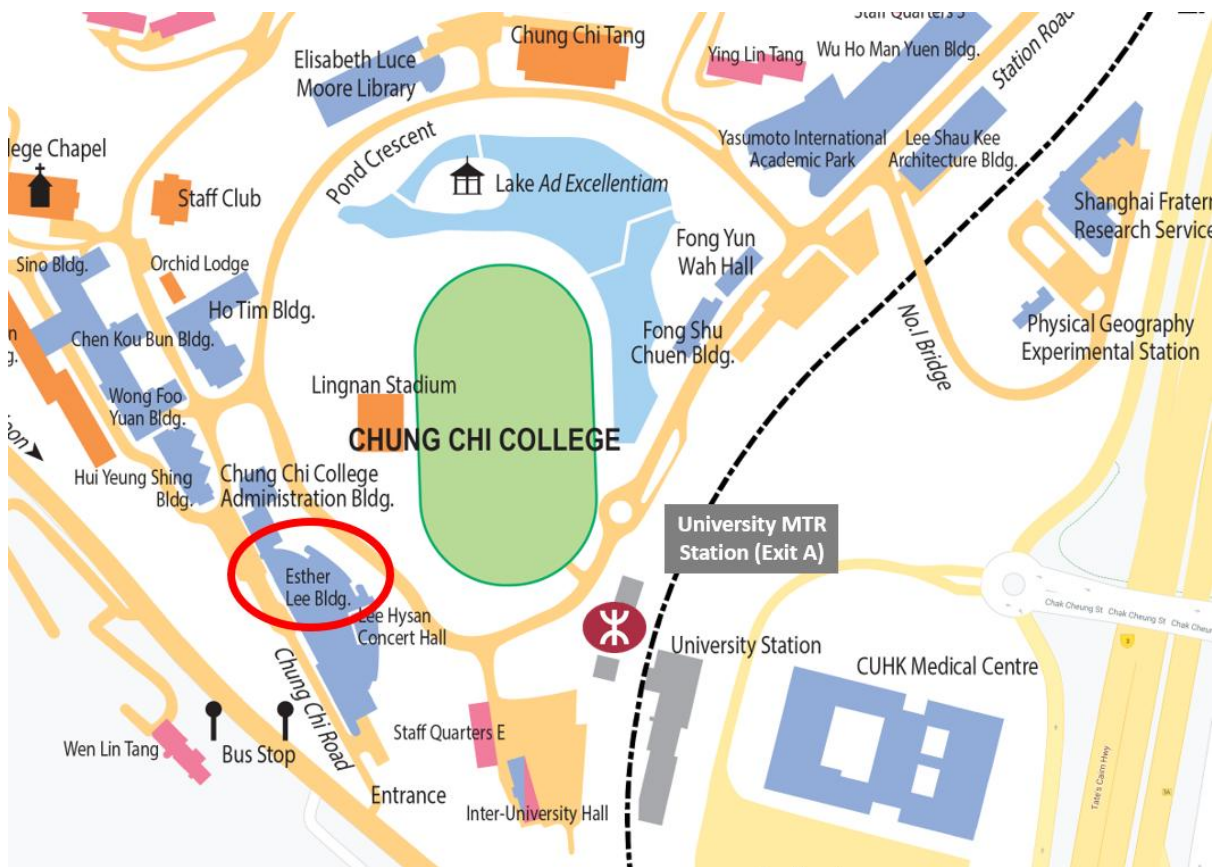

Getting to Esther Lee Building (ELB) LT4, CUHK

如何前往香港中文大學利黃瑤璧樓 4 號演講廳

Note: ELB LT4 is located on the lower level of the building.