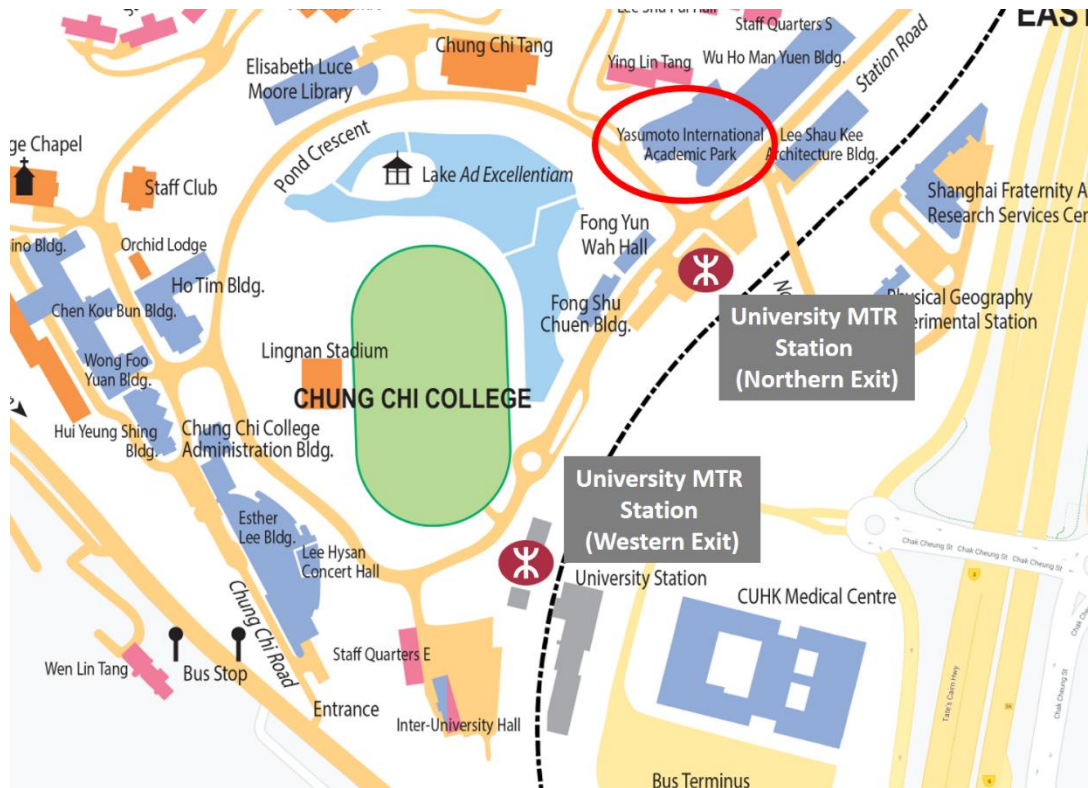

## Getting to Yasumoto International Academic Park (YIA) LT3, CUHK

如何前往香港中文大學康本國際學術園 3 號演講廳

Note: YIA LT3 is located on the ground floor of the Yasumoto International Academic Park.